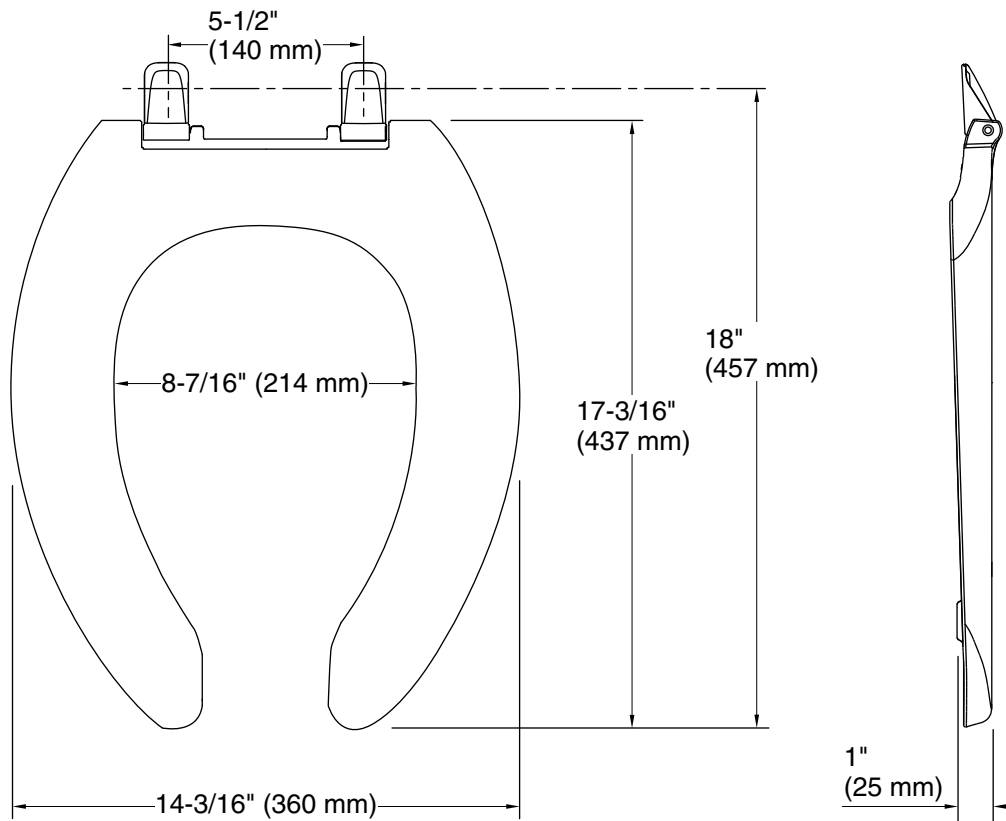

### Technical Information

All product dimensions are nominal.

Seat shape type: Elongated  
Seat front type: Open-front  
Seat-mounting holes: 5-1/2" (140 mm)